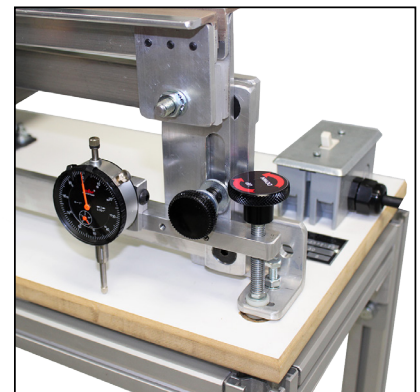

5110 Penrose St. | St. Louis, MO 63115
314.382.9300 | www.golawson.com

LAWSON
SCREEN & DIGITAL PRODUCTS, INC.